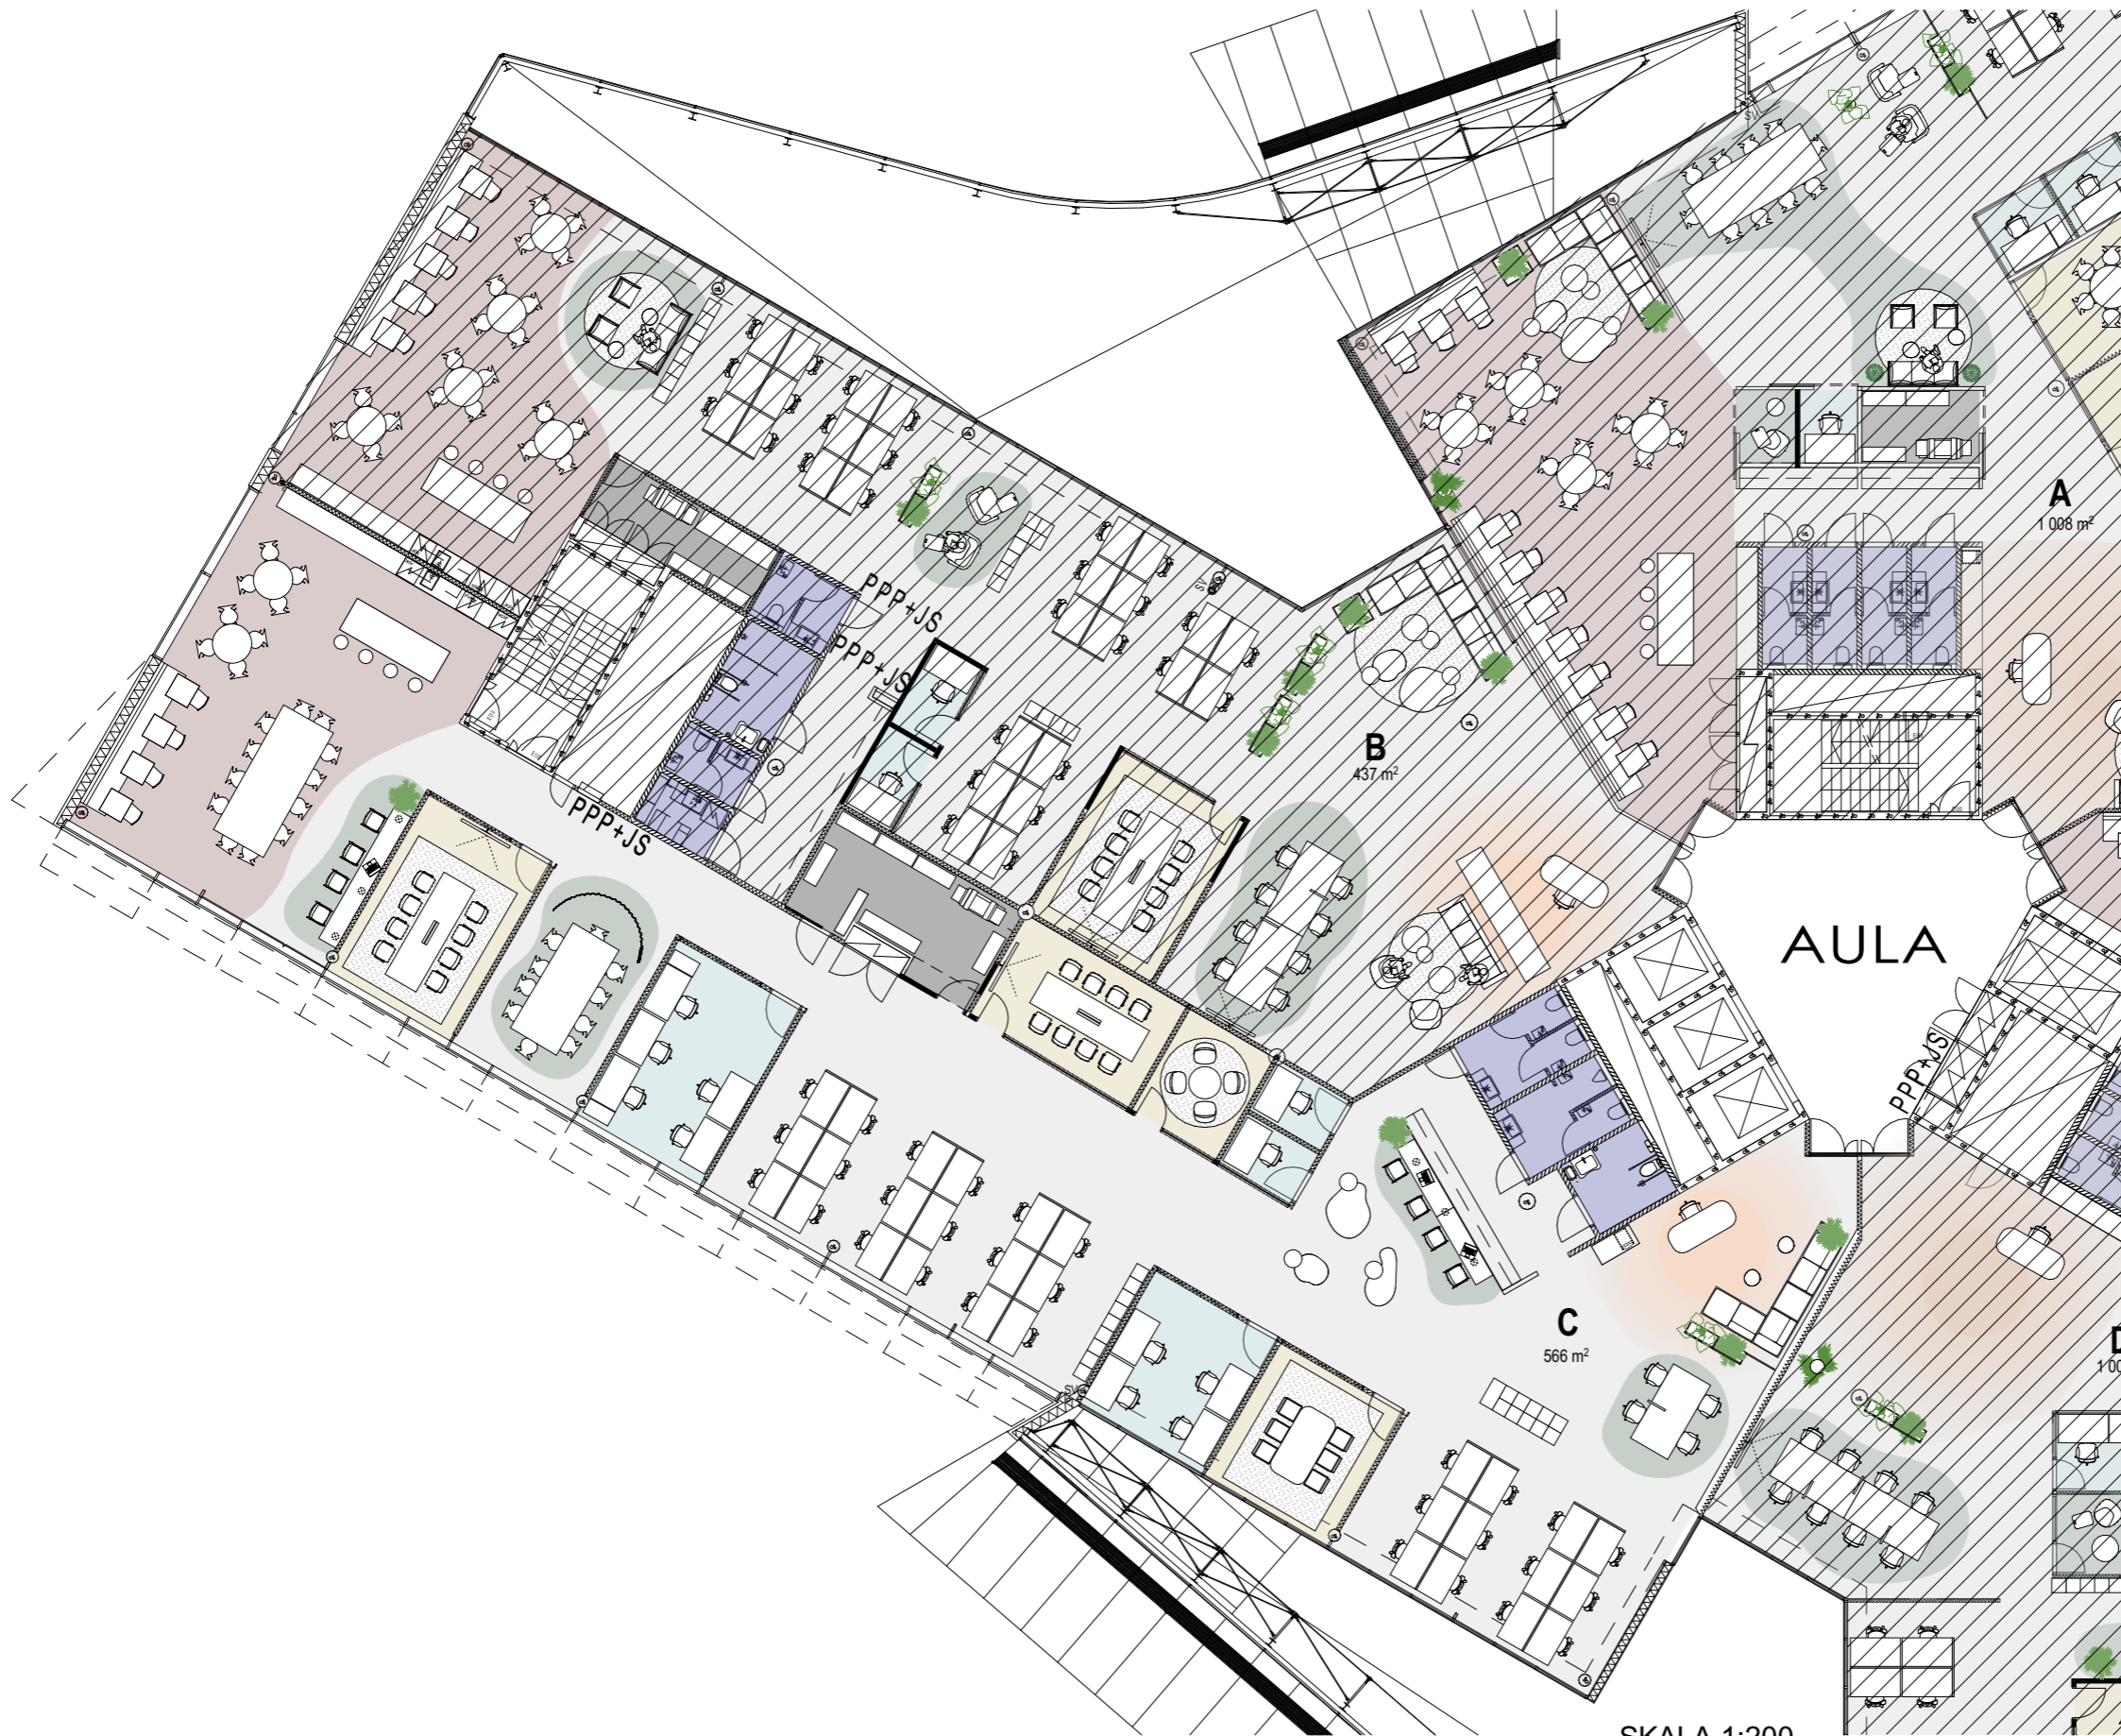

Office C
Aprox. 566 sq. m.
40 - 50p

- 30 desks
- 22 touch down

Rooms

1. **Office room:**
   2 pc 1p
   1 pc 4p
   1 pc 5-6p

1. **Meeting room:**
   3 pc 10-12p
   2 pc 6-8p

- 1 pc Supplies/ printer

- 3 pc WC
- 1 pc RWC

- 1 pc Pentry

- Reception-Coffee-Seat

AULA

SKALA 1:200